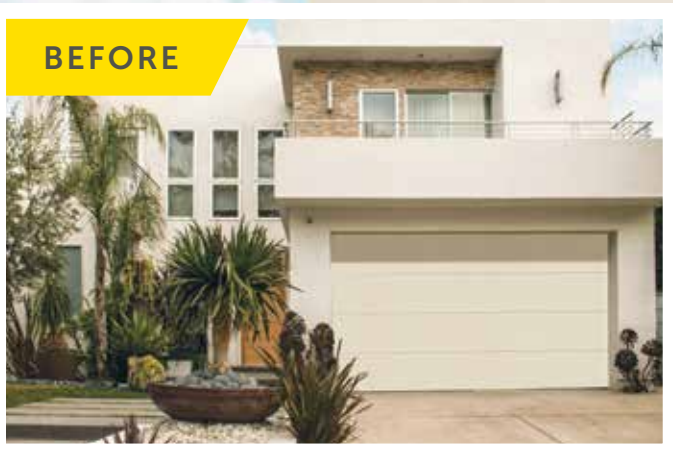

AFTER

BEFORE

Clear anodized aluminum, White Laminated glass

Garage Door Design Center

To see this door on your home, visit wayne-dalton.com, or download our Garage Door Design Center app. Upload a photo of your home and experiment with panel designs, color options, window styles and decorative hardware designs. Instant curb appeal awaits you with just a click of your mouse.

Wayne Dalton
GARAGE DOORS

DISTRIBUTED BY:

2501 S. State Hwy. 121 Bus., Ste 200
Lewisville, TX 75067

wayne-dalton.com