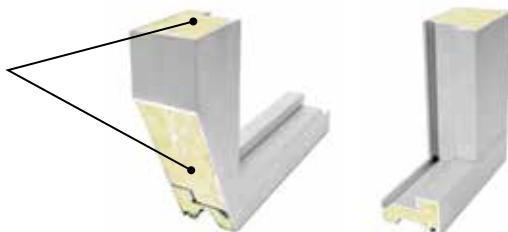

**CONTEMPORARY ALUMINUM**

*Black anodized aluminum, White Laminated glass*

**DOOR FEATURES**

**Aluminum rails and stiles** are designed with non-beveled edges and straight lines to create a true contemporary style.

**Optional polyurethane insulation** adds R-value\* of up to 4.36.

**Tongue-and-groove joints** provide a great weather barrier.

**Flexible vinyl bottom seal** helps prevent dirt and elements from entering your garage.