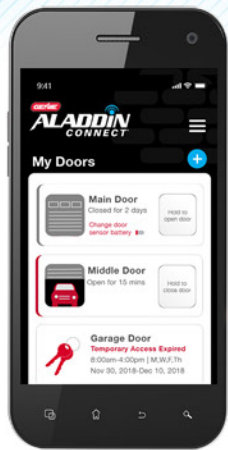

Connected Pro Series

MODEL 4164

Direct Screw Drive
Garage Door Opener

Battery Backup Capable

PROFESSIONAL LINE

INDUSTRY BEST
140 VOLT
★★★★★ **DC MOTOR**

**HEAVIER DOORS,
LIFTED FASTER*****

Highlights

- **Smart Garage Capabilities**
Integrated Wi-Fi provides multiple benefits such as:
 - » **Security** – Instantly know if someone is operating your garage door without permission
 - » **Convenience** – Open your door for family members, deliveries or service providers from anywhere with your smart device.
 - » **Tracking** – Know both the date and time of each operation of your garage door.
- **Powerful, fast performance** – Patented direct screw drive rail combined with powerful 140 volt DC motor provides maximum power and an opening speed of up to 12.0" per second* to quickly open even the heaviest doors.
- **Battery Backup Capable** – Don't get locked outside the garage when the power goes out! The optional battery unit can easily be added to your opener.
- **GenieSense™ Monitoring** – Automatic force profiling and diagnostic technology improves safety by stopping operation when significant changes occur.
- **Soft Start & Stop Control** – DC technology allows your door to begin and end its movement smoothly instead of abruptly whenever you operate it, creating less noise and less wear on the door.
- **Motion Detector Lighting** – Turns lights on automatically when you enter the garage for superior convenience and security. Lights stay on for 4 minutes once you exit garage or no motion is detected.
- **Dependability** – The quality built into a Model 4164 is backed by a Limited Lifetime Warranty[†] for the motor and Screw Drive Rail.