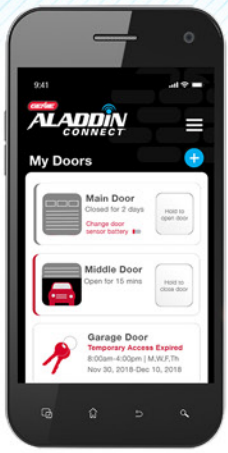

PROFESSIONAL LINE

Connected Pro Series

MODEL 4124

Belt or Chain Drive
Garage Door Opener

Battery Backup Capable

HEAVIER DOORS,
LIFTED FASTER**

Highlights

- **Smart Garage Capabilities**
Integrated Wi-Fi provides multiple benefits such as:
 - » **Security** – Instantly know if someone is operating your garage door without permission
 - » **Convenience** – Open your door for family members, deliveries or service providers from anywhere with your smart device.
 - » **Tracking** – Know both the date and time of each operation of your garage door.
- **Powerful, Reliable Performance** – Genie's 140 volt DC motor is unique in the industry and operates most properly balanced residential sectional doors up to 14' high. Model 4124 has an opening speed of up to 9" per second*.
- **Battery Backup Capable** – Don't get locked outside the garage when the power goes out! The optional battery unit can easily be added to your opener.
- **GenieSense™ Monitoring** – Automatic force profiling and diagnostic technology improves safety by stopping operation when significant changes occur.
- **Soft Start & Stop Control** – DC technology allows your door to begin and end its movement smoothly instead of abruptly whenever you operate it, creating less noise and less wear on the door.
- **Motion Detector Lighting** – Turns lights on automatically when you enter the garage for superior convenience and security. Lights stay on for 4 minutes once you exit garage or no motion is detected.
- **Dependability** – The quality built into a Model 4124 is backed by Limited Lifetime motor and 15-Year belt drive rail Warranties^o (5-Year Warranty for the chain drive rail).