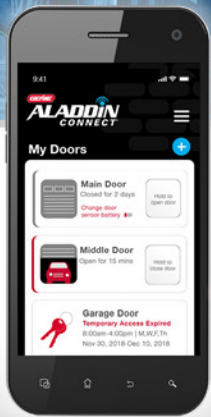

Highlights

- **Integrated Aladdin Connect®** – With Wi-Fi smart-home integration you can control and monitor the Model 1128B from nearly anywhere with a smart device.
- **Battery Backup Included** – Unit offers peace-of-mind to homeowners who need to operate their garage door opener during a power outage. 1-Year Limited Warranty from time of purchase.◊
- **Durable, reliable performance** – The strong DC motor operates most properly balanced residential sectional doors up to 8' high. Model 1128B has an opening speed of 6.5" per second**.
- **Dependability** – The quality built into a Model 1128B is backed by 5-Year motor and 15-Year belt drive rail Limited Warranties◊ (5-Year for chain drive rail).
- **Compliant with California Battery Backup requirements for garage door openers.**

THE GENIE STORY: Genie has a rich history in developing garage door openers that feature reliability, strength, safety, security, and convenience. Since 1954, Genie has produced millions of openers that serve millions of satisfied homeowners every day of every year. Shouldn't you have one in your garage? Genie — The Brand You Trust.

** +/- 0.5 inches per second.

Model 1128B Connected Pro Series