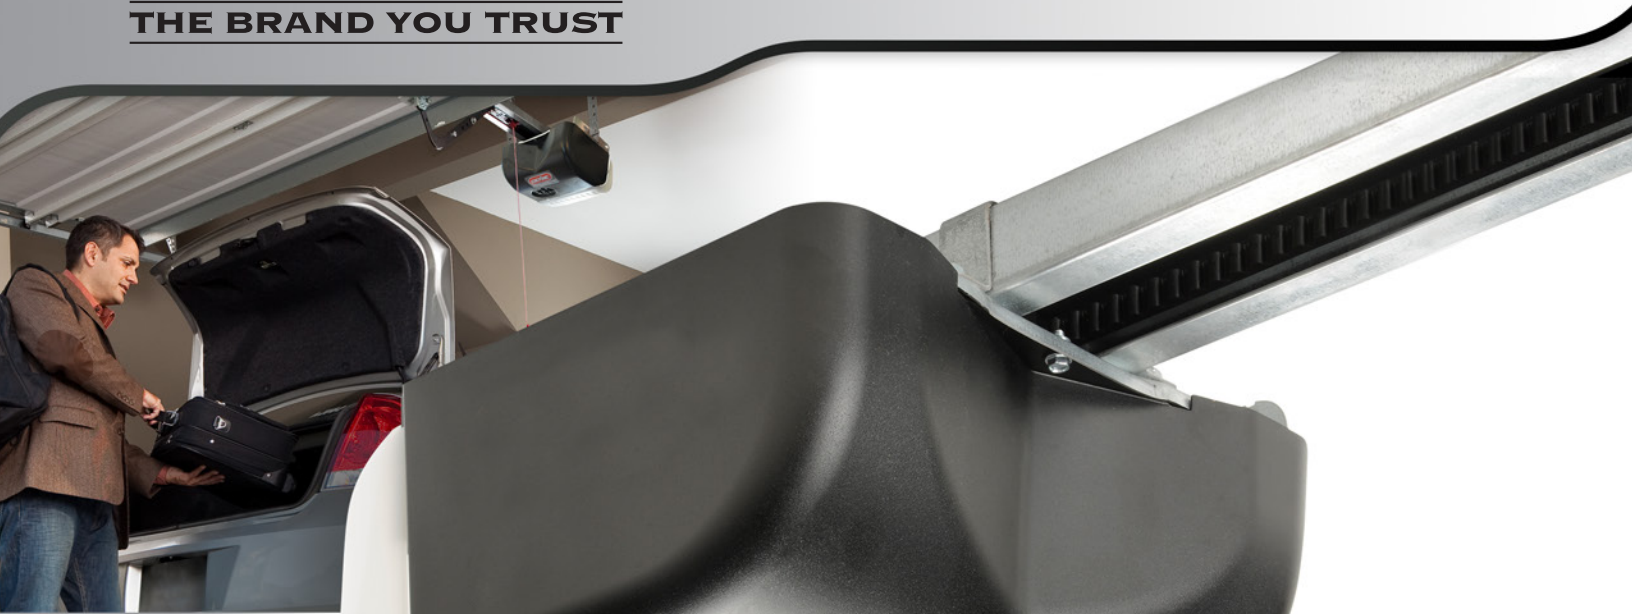

MODEL 1028

Belt or Chain Drive
Garage Door Opener

Highlights

- **Durable Performance** – The DC motor provides quiet, yet strong performance with an opening speed of 6.5" per second for residential sectional garage doors up to 8' high.
- **GenieSense™ Monitoring** – Automatic force profiling and diagnostic technology improves safety by stopping operation when significant changes occur
- **Dependability** – The quality built into a Model 1028 is backed by a 5-year Limited Warranty[†] for the motor and integrated gearbox and 15 years for the belt drive rail (5 years for the chain drive rail).
- **Smart Illumination Lighting** – The light bulb is positioned toward the inside of the garage instead of on the door for light where you need it most.

THE GENIE STORY: Genie has a rich history in developing garage door openers that feature reliability, strength, safety, security, and convenience. Since 1954, Genie has produced millions of openers that serve millions of satisfied homeowners every day of every year. Shouldn't you have one in your garage? Genie — The Brand You Trust.