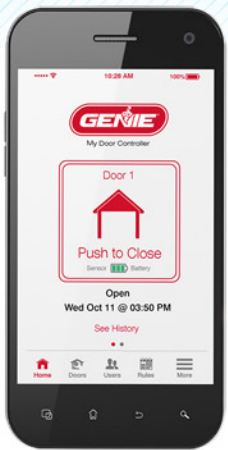

Highlights

- **Smart Garage Capabilities**
  Integrated Wi-Fi provides multiple benefits such as:
  - » **Security** – Instantly know if someone is operating your garage door without permission
  - » **Convenience** – Open your door for family members, deliveries or service providers from anywhere with your smart device.
  - » **Tracking** – Know both the date and time of each operation of your garage door.
- **Durable, reliable performance** – The strong DC motor operates most properly balanced residential sectional doors up to 10' high. Model 3120 has an opening speed of 7.0" per second*.
- **Battery Backup Capable** – Don't get locked outside the garage when the power goes out! The optional battery unit can easily be added to your opener.
- **GenieSense™ Monitoring** – Automatic force profiling and diagnostic technology improves safety by stopping operation when significant changes occur.
- **Soft Start & Stop Control** – DC technology allows your door to begin and end its movement smoothly instead of abruptly whenever you operate it, creating less noise and less wear on the door.
- **Smart Lighting** – The Model 3120 comes with lighting on each side of the powerhead to help spread light around the entire garage.
- **Dependability** – The quality built into a Model 3120 is backed by a 15-year Limited Warranty[†] for the motor and 15 years for the belt drive rail (5 years for the chain drive rail).

THE GENIE STORY: Genie has a rich history in developing garage door openers that feature reliability, strength, safety, security, and convenience. Since 1954, Genie has produced millions of openers that serve millions of satisfied homeowners every day of every year. Shouldn't you have one in your garage? Genie — The Brand You Trust.

* +/- 0.5" per second for sectional doors.

Model 3120/3120-B Connected Pro Series