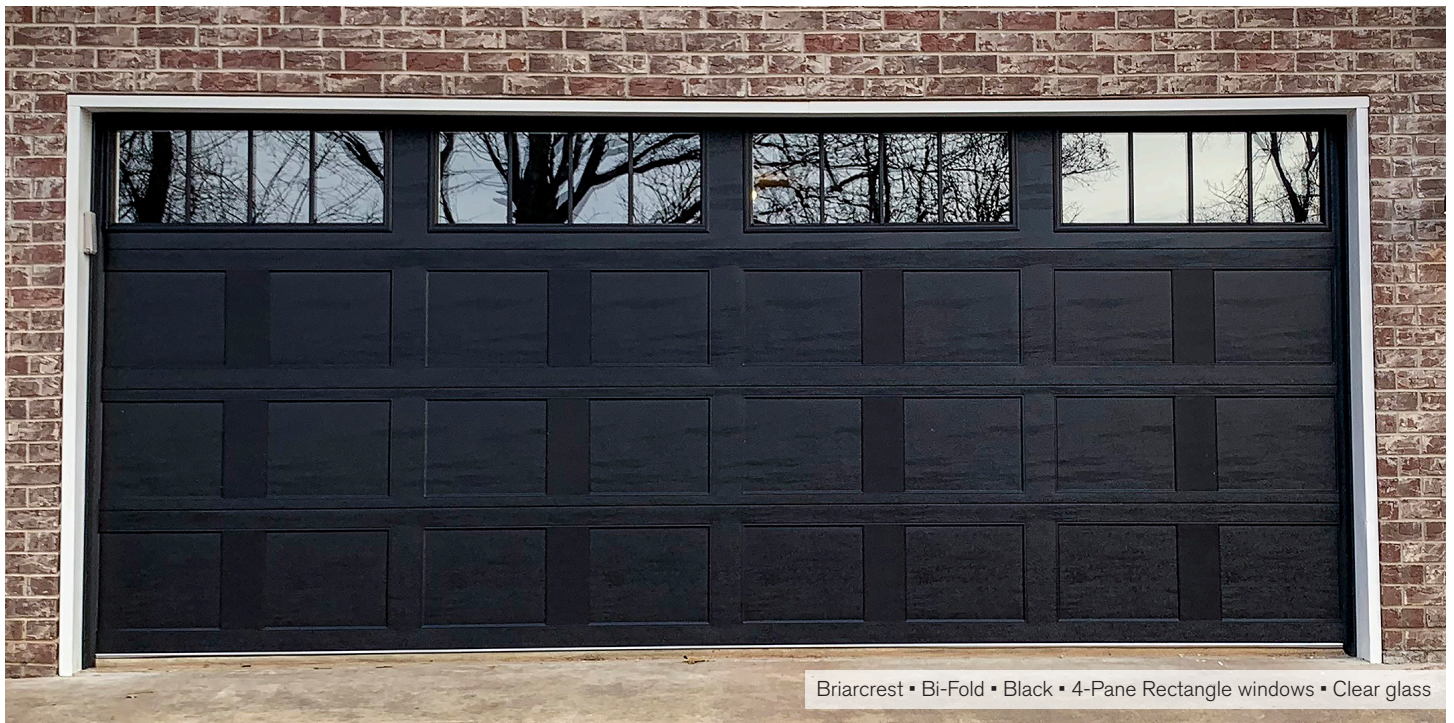

Briarcrest • Bi-Fold • Black • 4-Pane Rectangle windows • Clear glass

Briarcrest (L200BC)

2" thick door

R18 R-Value