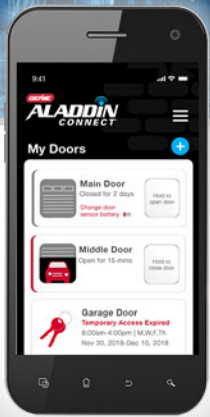

Connected Pro Series

MODEL 1128

Belt or Chain Drive
Garage Door Opener

PROFESSIONAL LINE

WITH
ALADDIN
CONNECT

INTELLIGENT CONTROL
FOR YOUR OPENER

Highlights

- **Integrated Aladdin Connect®** – With Wi-Fi smart-home integration you can control and monitor the Model 1128 from almost anywhere with a smart device.
- **Durable, reliable performance** – The strong DC motor operates most properly balanced residential sectional doors up to 8' high. Model 1128 has an opening speed of 6.5" per second*.
- **Dependability** – The quality built into a Model 1128 is backed by a 5-Year Limited Warranty for the motor and 15-Year for the belt drive rail (5-Year for chain drive rail).[◇]